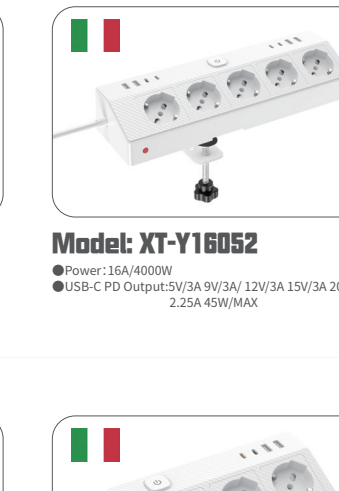

45W GAN SUPER FAST CHARGER

Model: XT-16011
Power: 16A/4000W
USB-C PD Output: 5V/3A 9V/2.25A 45W/MAX