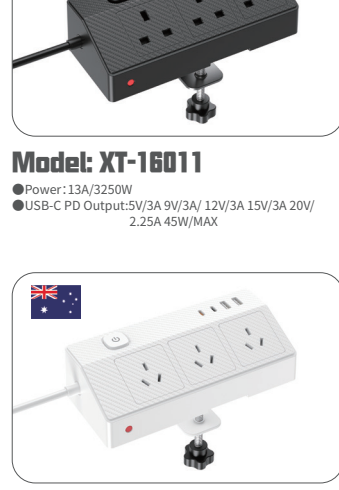

45W GAN SUPER FAST CHARGER

Model: XT-16011
Power: 16A/4000W
USB-C PD Output: 5V/3A 9V/2.25A 45W/MAX