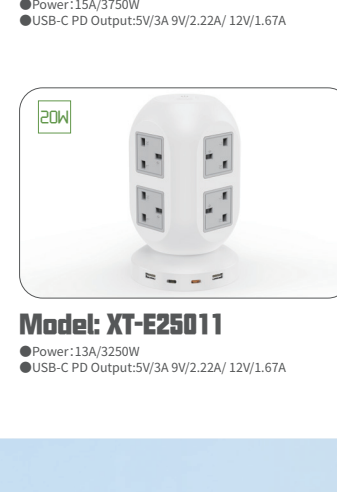

ISO 9001:2015

45W GAN SUPER FAST CHARGER

Model: XT-16011
Power: 16A/4000W
USB-C PD Output: 5V/3A 9V/2.25A 45W/MAX

45W GAN SUPER FAST CHARGER

Model: XT-16011
Power: 16A/4000W
USB-C PD Output: 5V/3A 9V/2.25A 45W/MAX

65W GAN SUPER FAST CHARGER

Model: XT-20011
Power: 10A/2500W
USB-C1 PD Output: 5V/3A 9V/3A 12V/3A 15V/3A 20V/3A 60W/MAX
USB-C1 PD Output: 5V/3A 9V/2A 12V/1.67A
USB-5V-3.4A

20W SUPER FAST CHARGER

Model: XT-8018
Power: 10A/2500W
USB-C1 PD Output: 5V/3A 9V/2A 12V/1.67A 20W/MAX
USB-5V-3.4A