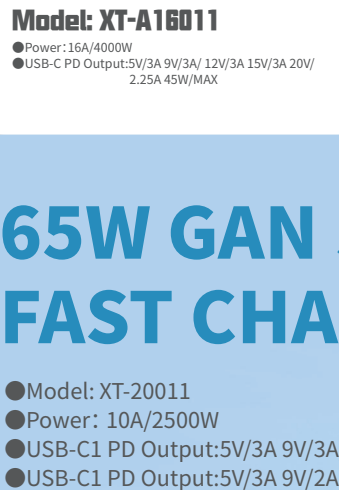

45W GAN SUPER FAST CHARGER

Model: XT-16011
Power: 16A/4000W
USB-C PD Output: 5V/3A 9V/2.25A 45W/MAX