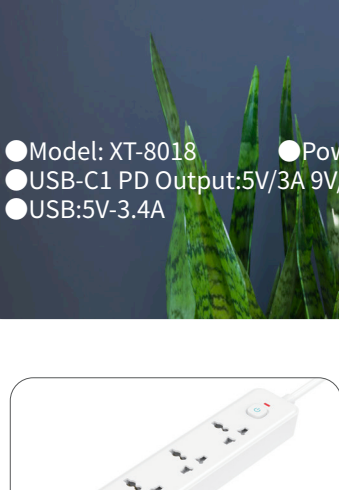

65W GAN SUPER FAST CHARGER

Model: XT-20011
Power: 10A/2500W
USB-C1 PD Output: 5V/3A 9V/3A 12V/3A 15V/3A 20V/3A 60W/MAX
USB-C1 PD Output: 5V/3A 9V/2A 12V/1.67A
USB-5V-3.4A